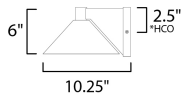

LAMPING

INPUT VOLTAGE : 120V
LUMENS : 452 Rated (442 Del.)
BULB : 1 x 10W LED PCB Integrated , 10W Total
BULB INCLUDED : (Integrated)
DIMMABLE : Triac CL or ELV
CRI : 90 CRI
COLOR_TEMP : 3000K
LIGHTING_DIRECTION : Down

FINISHES OPTION

- Black (BK)
- Brushed Aluminum (AL)

MATERIAL

Aluminum